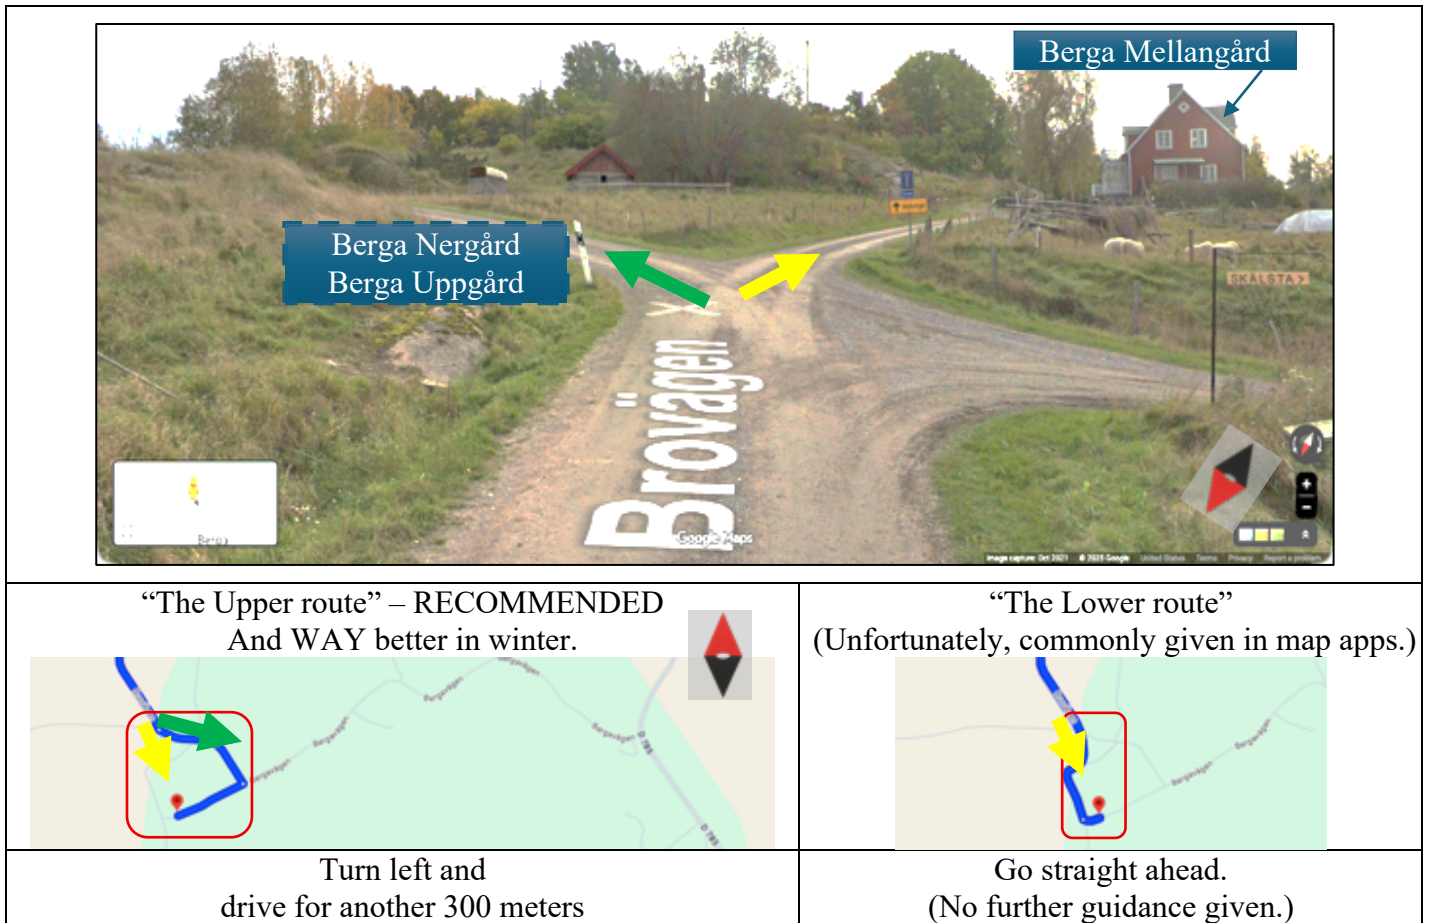

Directions to Berga Nergård

Berga Nergård, SE-619 94 Vagnhärad (Trosa kommun)
Compiled after having multiple incidents of transports getting seriously lost.

Online resource: <https://sarkinen.com/berga/>

Figure 1: Brovägen toward “the Berga homesteads” (Nergård, Uppgård, Mellangård,)

Directions to Berga Nergård

Figure 2: 4-way intersection

Figure 3: 3-way intersection - Turn right and then straight ahead