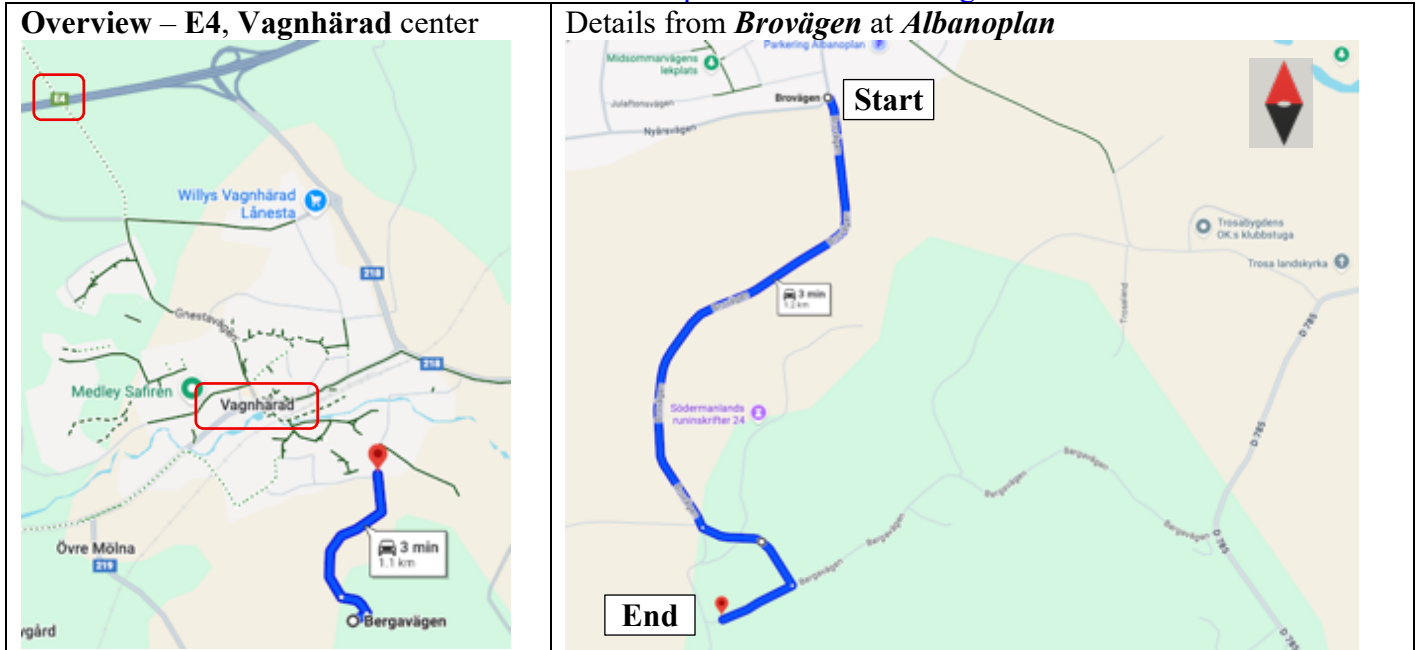

Directions to Berga Nergård

Berga Nergård, SE-619 94 Vagnhärad (Trosa kommun)
Compiled after having multiple incidents of transports getting seriously lost.

Online resource: <https://sarkinen.com/berga/>

Figure 1: Brovägen toward “the Berga homesteads” (Nergård, Uppgård, Mellangård,)

Directions to Berga Nergård

Figure 2: 4-way intersection

Figure 3: 3-way intersection - Turn right and then straight ahead