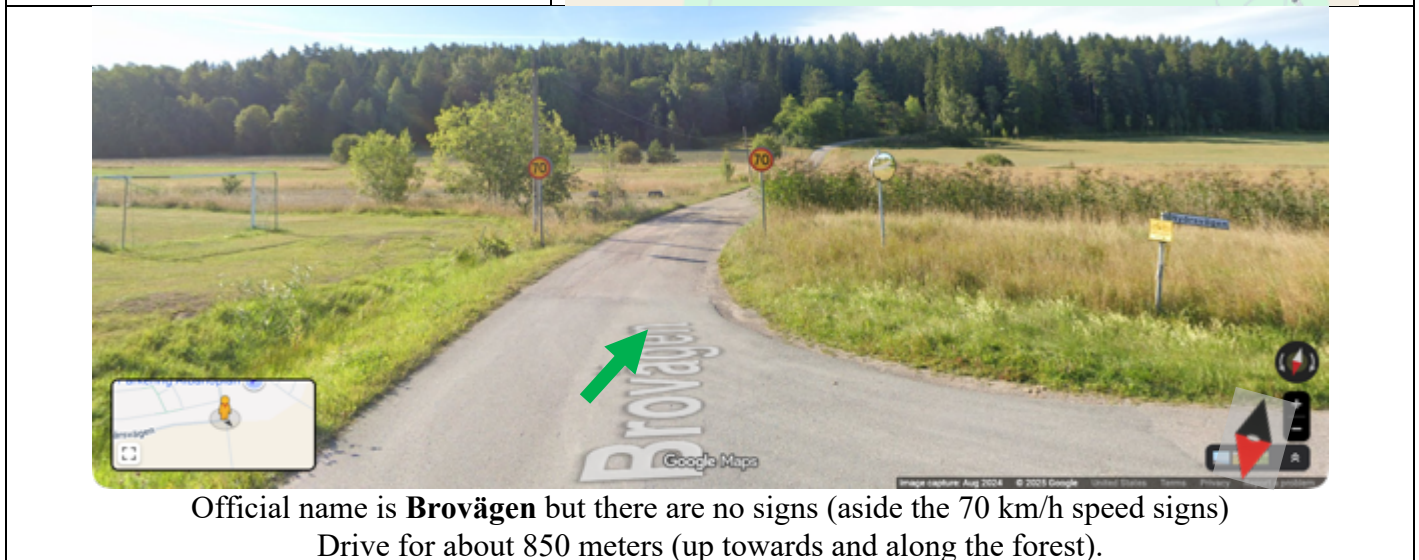

Directions to Berga Nergård

Berga Nergård, SE-619 94 Vagnhärad (Trosa kommun)
Compiled after having multiple incidents of transports getting seriously lost.

Online resource: <https://sarkinen.com/berga/>

Figure 1: Brovägen toward “the Berga homesteads” (Nergård, Uppgård, Mellangård,)

Directions to Berga Nergård

Figure 2: 4-way intersection

Figure 3: 3-way intersection - Turn right and then straight ahead