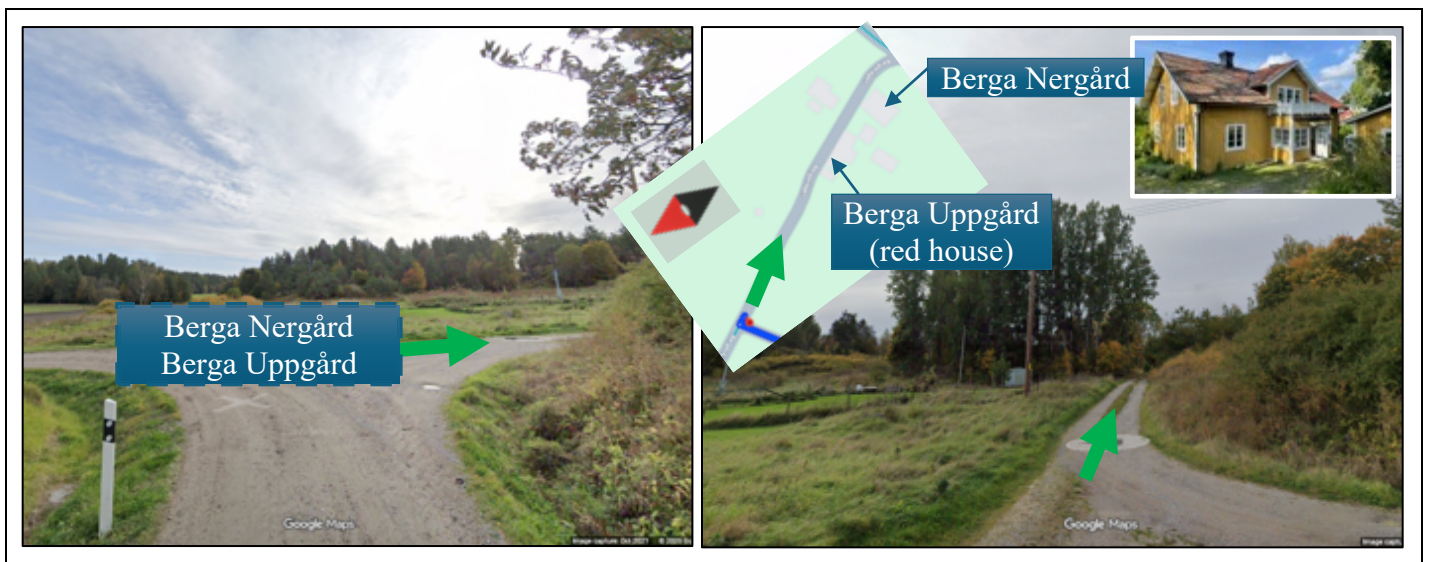

Directions to Berga Nergård

Berga Nergård, SE-619 94 Vagnhärad (Trosa kommun)
Compiled after having multiple incidents of transports getting seriously lost.

Online resource: <https://sarkinen.com/berga/>

Figure 1: Brovägen toward “the Berga homesteads” (Nergård, Uppgård, Mellangård,)

Directions to Berga Nergård

Figure 2: 4-way intersection

Figure 3: 3-way intersection - Turn right and then straight ahead